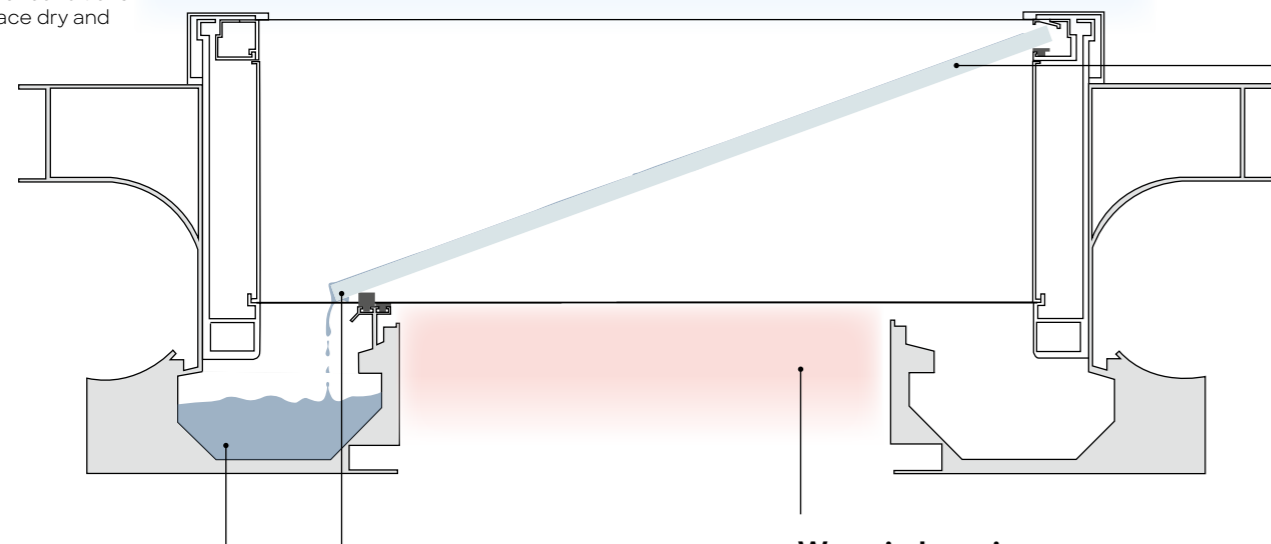

Why choose the SO! Crystal?

- ▶ Optimal light incidence: large glazed surfaces provide additional warmth and light - ideal for a bright living space without obstruction of view, even with house extensions
- ▶ Integrated screens for temperature control and privacy
- ▶ Smart, flat design: no sloping roofs, with a concealed glass incline
- ▶ Maximum width 7 m, no intermediate post required
- ▶ Built-on or freestanding
- ▶ Optional solar shading (with wind-resistant fabric) for the roof
- ▶ Standard snow load up to 110 kg/m² - (up to 200 kg/m² with thicker glass or additional posts)
- ▶ 11 decorative walls
- ▶ Choice of 5 dimmable LED lighting options
- ▶ Control by smartphone, push buttons or transmitters
- ▶ Can be combined with SO! modules with fixed and/or slatted roof

Innovative design with integrated water drainage

The glass roof of the SO! Crystal is placed under a slight incline (of min. 2%) between sturdy rafters, allowing rainwater to run off effortlessly. Water flows along the glass roof to an invisible drainage system cleverly incorporated into the structure of the pergola.