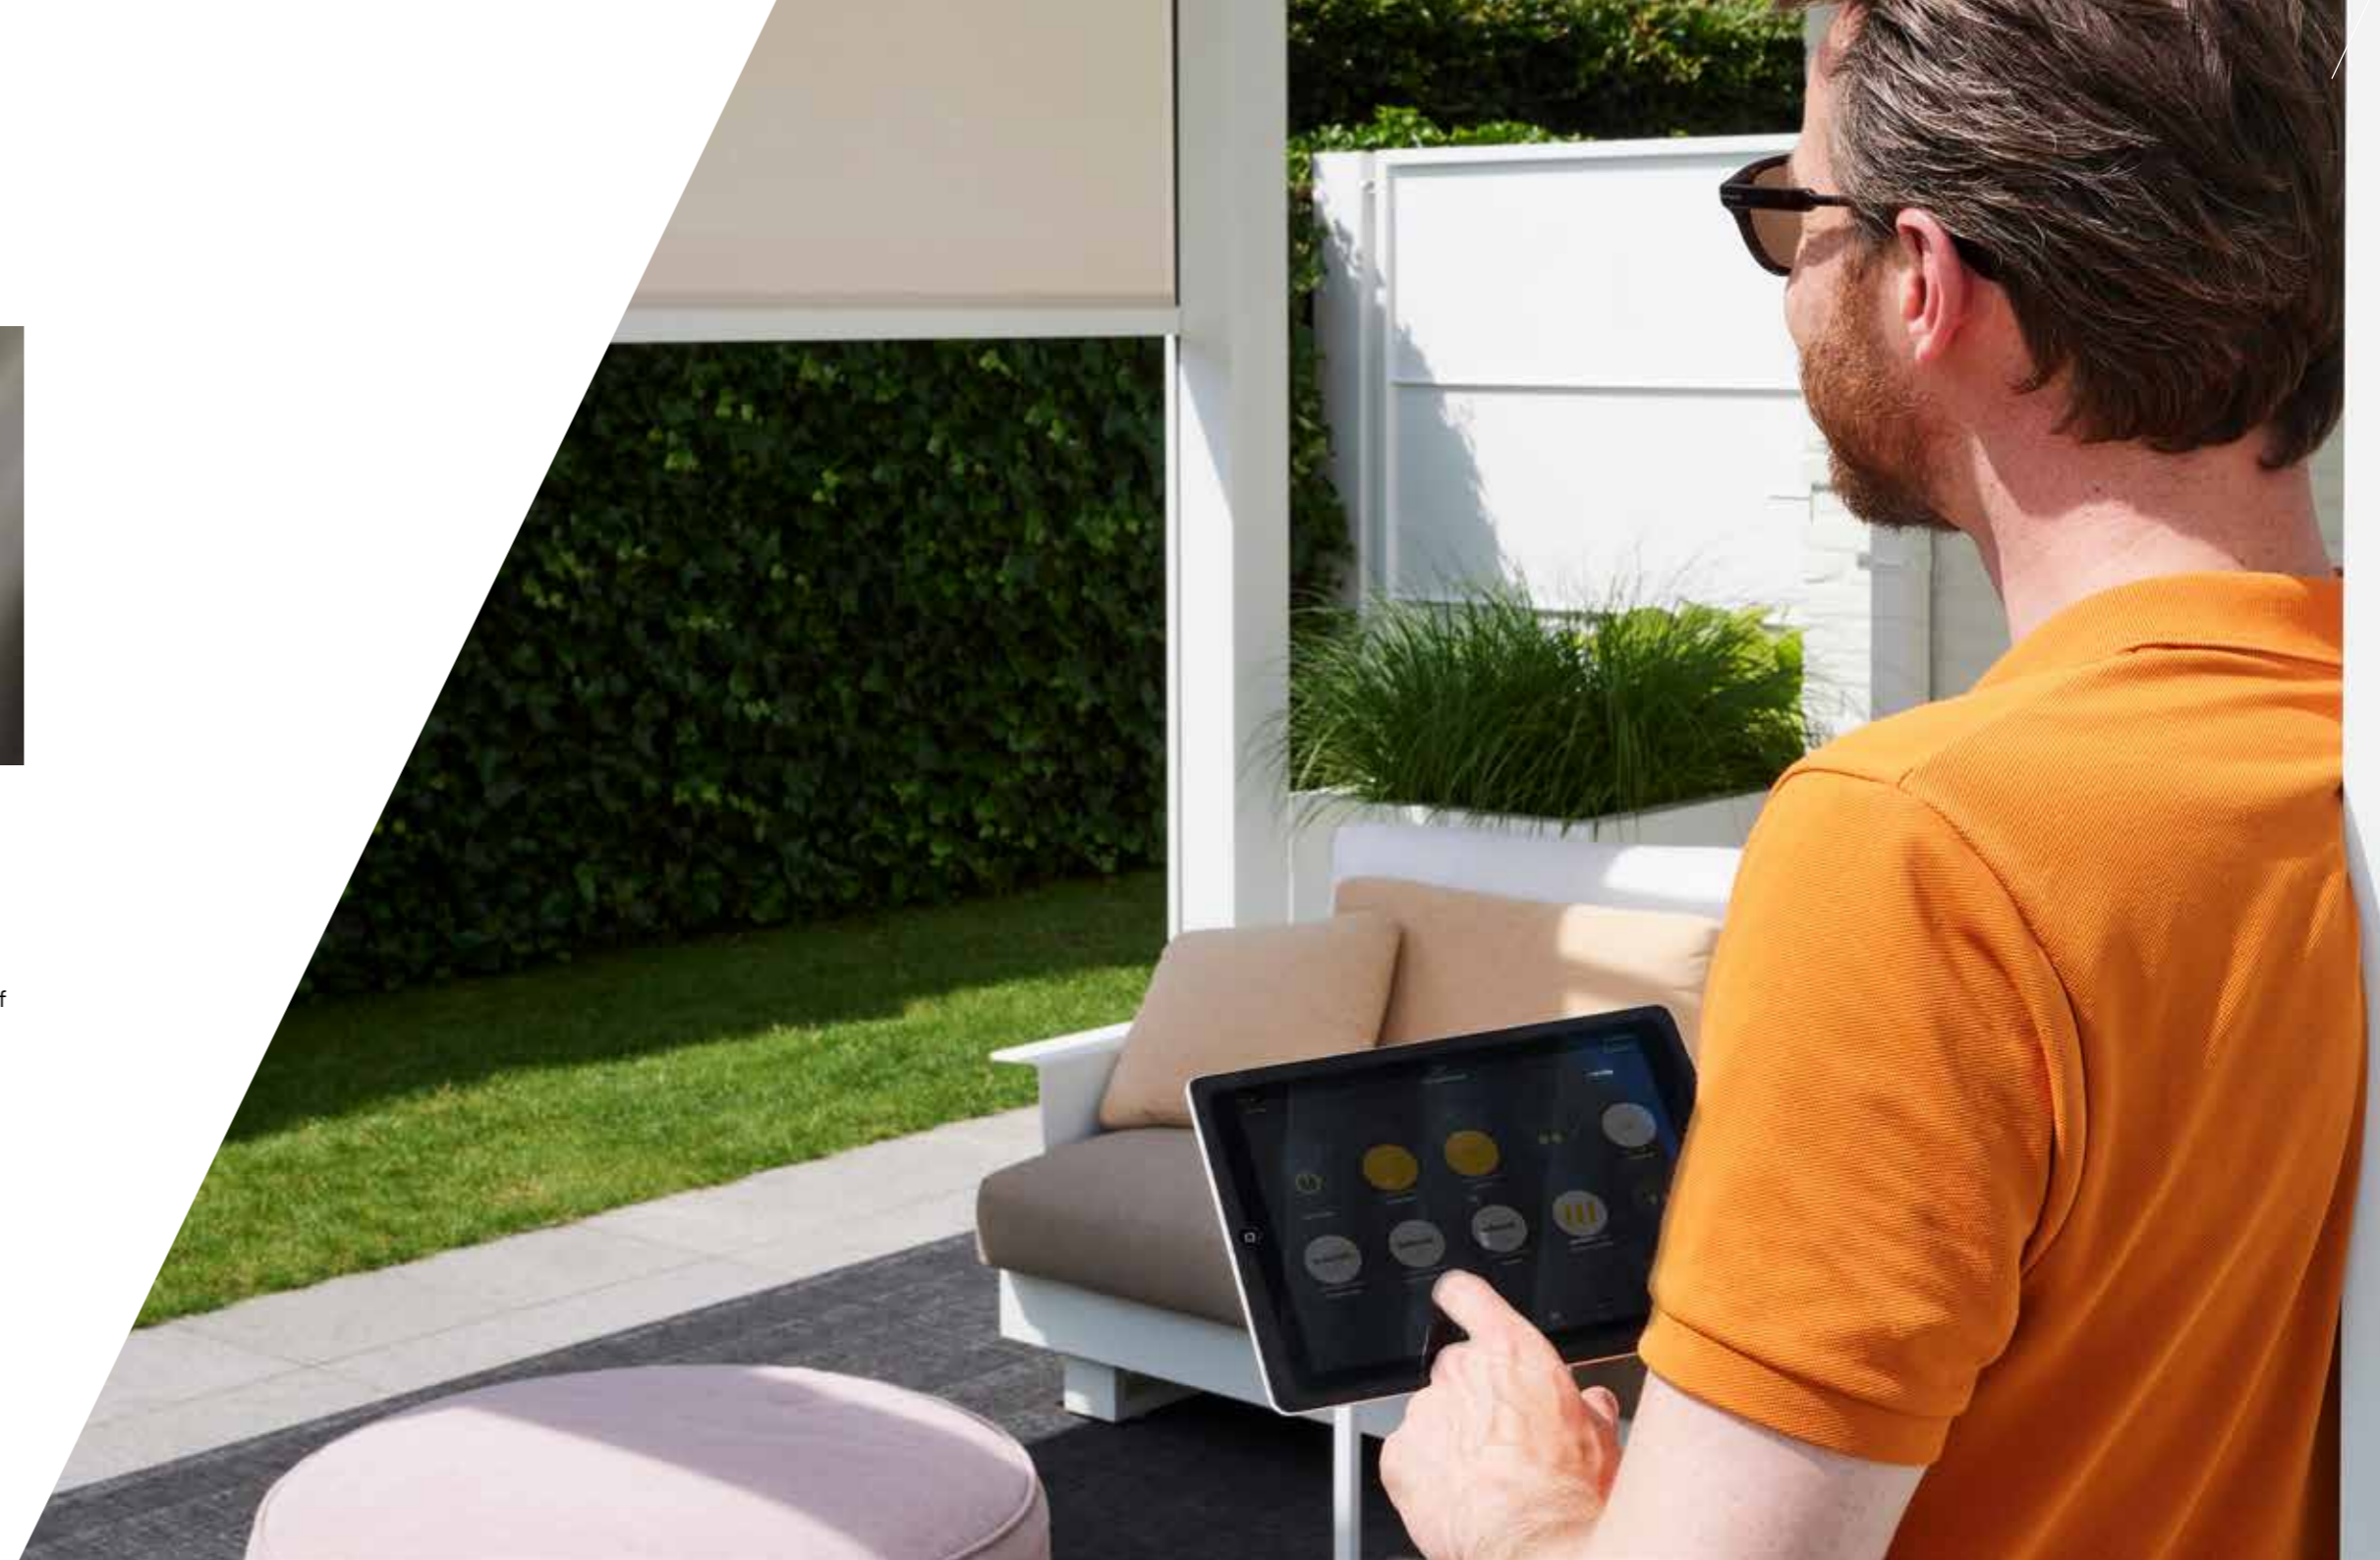

Control buttons

No smartphone to hand during your zen moment? No problem! With the integrated push buttons in the posts, you can easily and quickly control everything. Say goodbye to the stress of lost remote controls; these buttons are always within reach.

The buttons are equipped with LED lighting around them, making it easy to find them even in the dark. And they are waterproof!