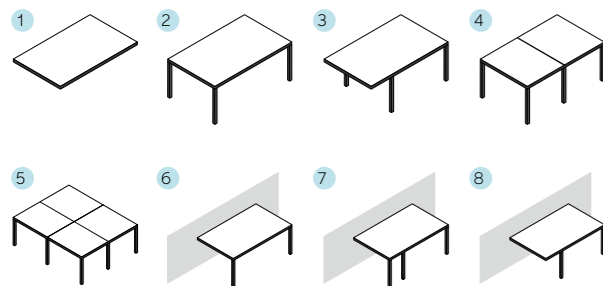

The SO! of your dreams in six steps

Step 1: Configuration

Attached to the house, freestanding or fully built-in without leg poles. Get the most out of your new garden room by linking different SO! modules together. In this way, you create **one large indoor and outdoor living space** where you can easily define zones for the lounge area or the outdoor kitchen and dining table, for example.

1, 2, 3 or more modules.
Everything is possible.

1. Built-in roof
2. Freestanding
3. Freestanding with overhang
4. Linked module (width or length)
5. 4 linked modules (star-shape)
6. Attached
7. Attached with door post
8. Attached with overhang

Step 2: Roof

Would you prefer a **glass roof** for the ultimate incoming light and connection with the outdoors? Or perhaps the warmth and cosiness of a real wooden roof, or a louvered roof where you can control the amount of shade? Can't decide? Opt for a combination of two different types of roofs with a linked module: one part wood and the other Crystal, or rather a combination with slats?

Crystal glass roof
Optimal light coming in and view to the outside

Cocoon - fixed roof with real wooden ceiling
3 colours: natural, grey or black

Windproof Climate louvres
Every RAL colour or 3 wood-look colours
Optional: acoustically insulated

Classic louvres
All the RAL colours or 3 wood-look colours

Step 3: Closures

Walls or closures not only provide shelter from the weather elements, they also help you feel safe and secure. See the full overview on the next page.

Insulated glass walls

The **double glazing** helps to keep the heat in more efficiently, just as external aluminium fittings do in your home.

Non-insulated decorative walls

These walls provide shelter and sometimes even privacy, but they have no insulating properties. Or go for the Cocoon wall made of real wood for an extra cosy touch.

Combination of different walls

You can also combine your glass walls with integrated screens as solar shading or with outdoor curtains. You can even do this **on the same side**. Or mix and match and choose different partitions for your garden room, such as the Ambiente louvre wall as a feature wall, supplemented with a sliding window and screens.

No walls

Of course, it is also possible to choose a configuration without walls. Some walls can also be installed afterwards.

Step 4: Style

Which would you prefer: a pool house with a streamlined and modern look without too many frills or a cosy, homely cocoon? Or would you rather go for the rural touch by combining black, wood and steel-look?

Have a look at the previous pages for more information.