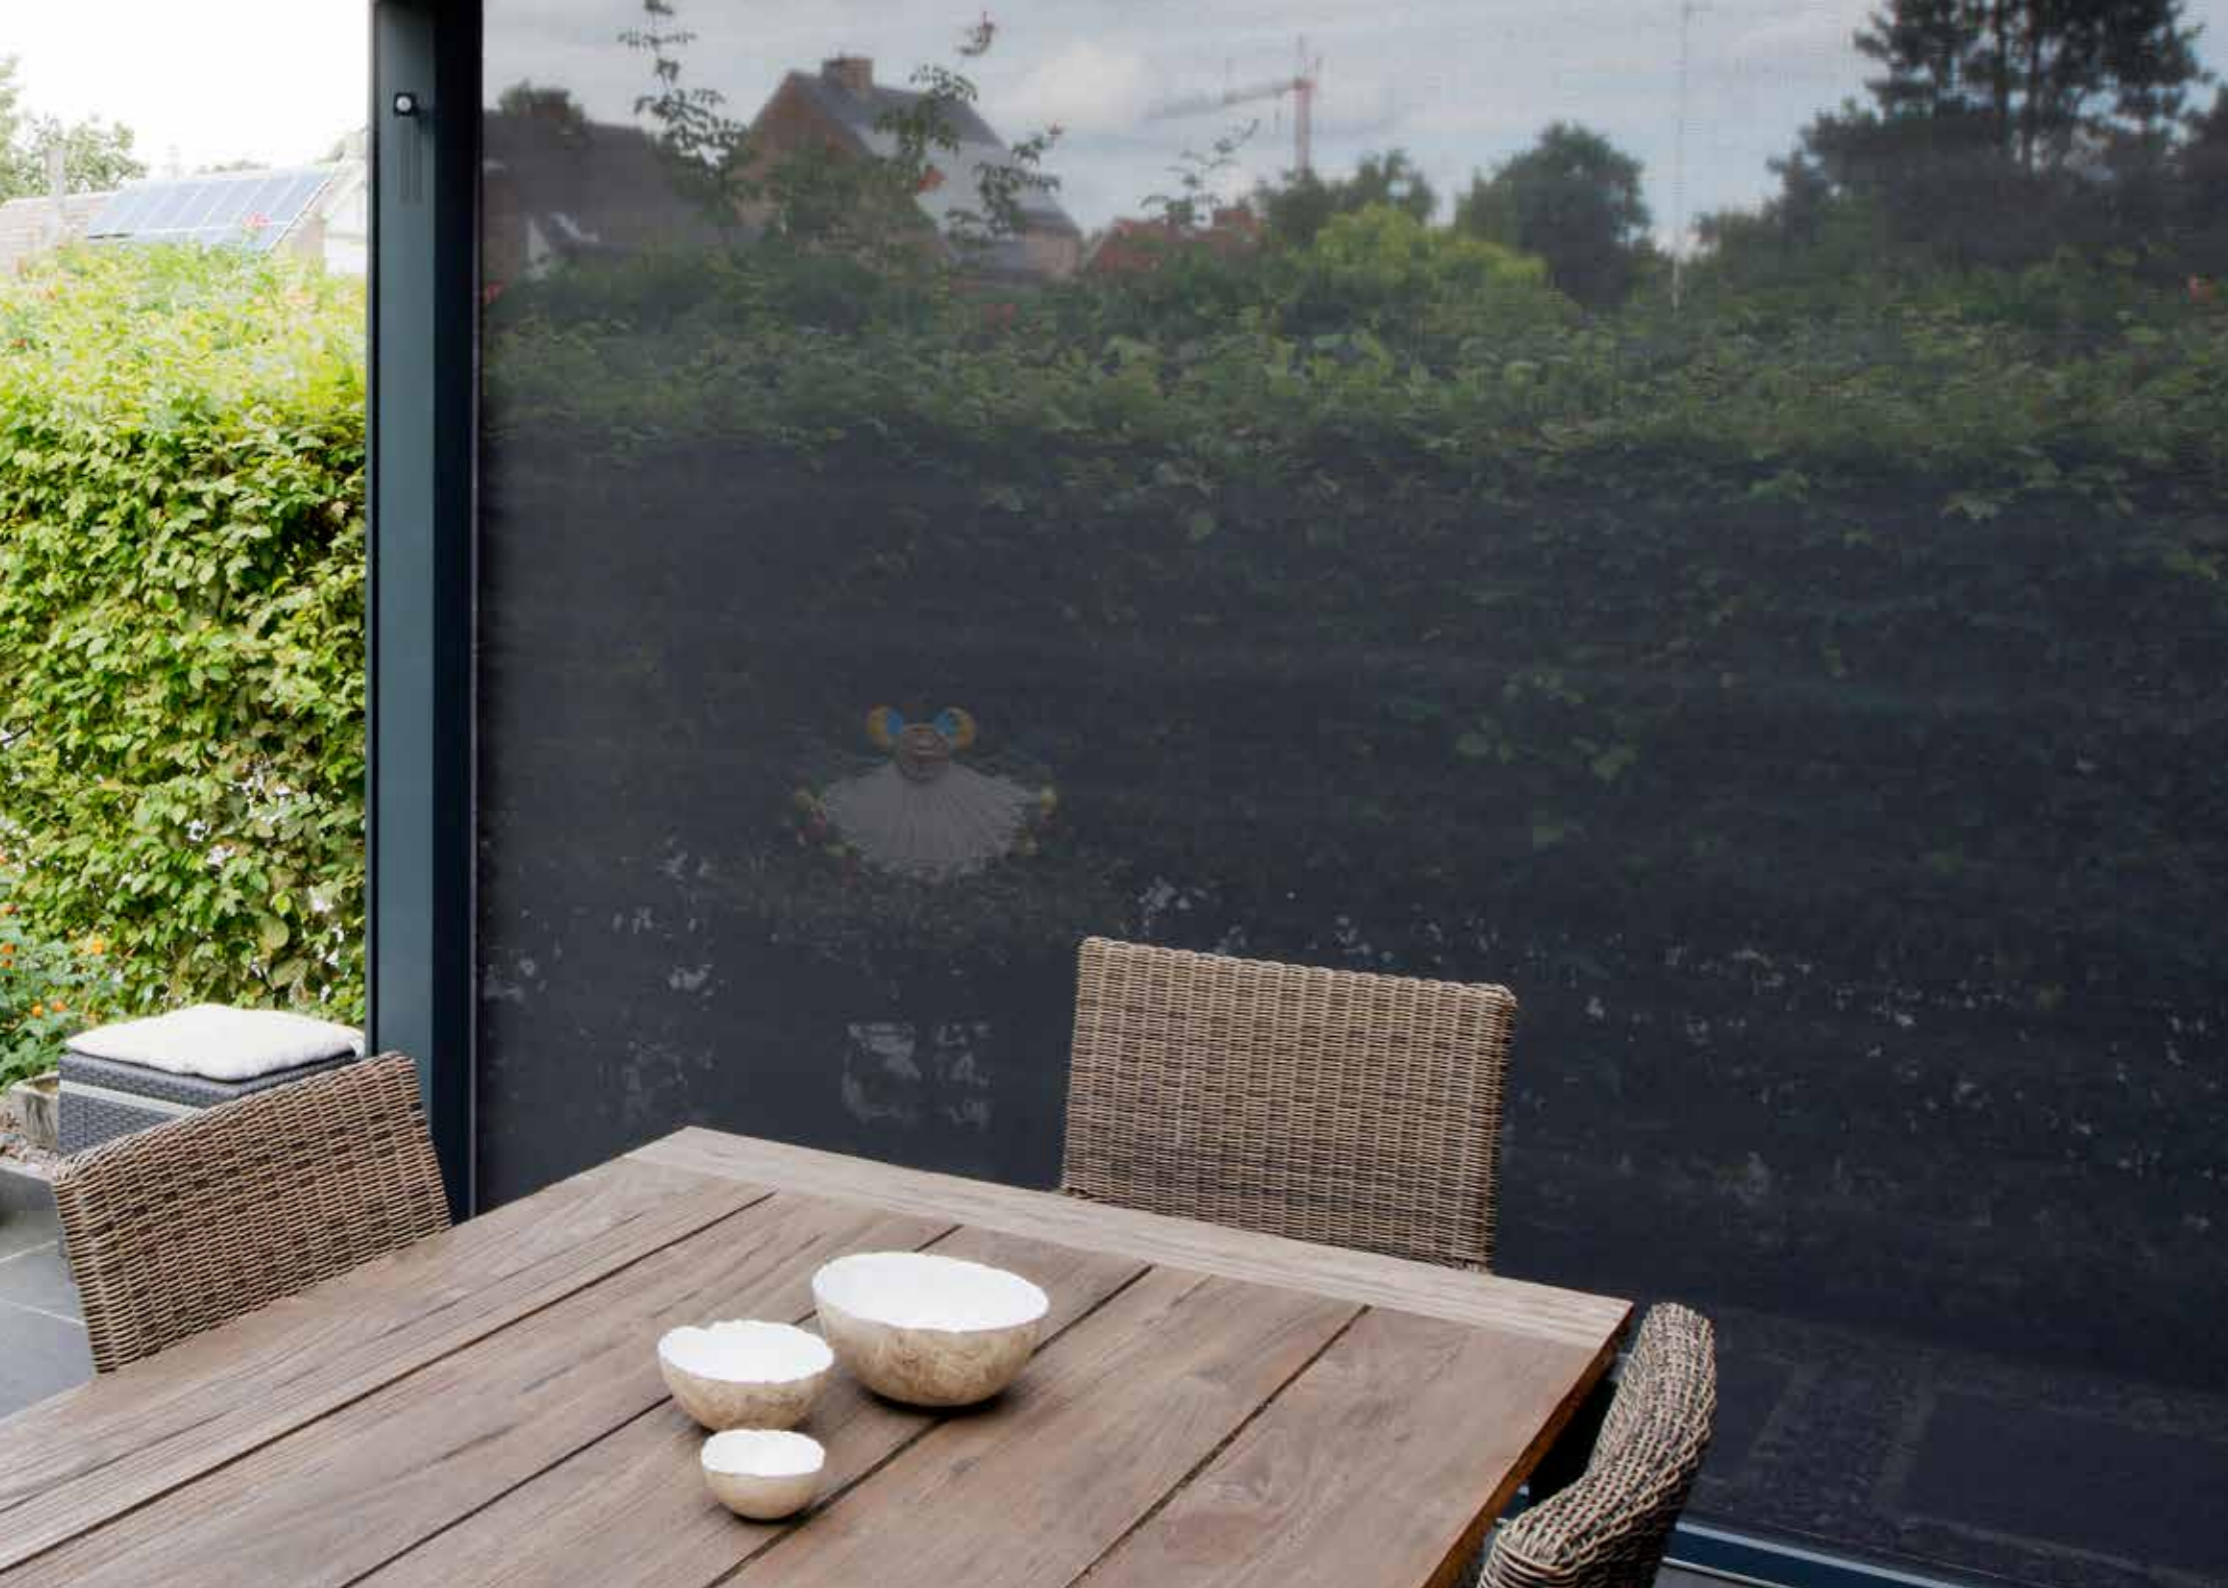

Built-in SolFix screens