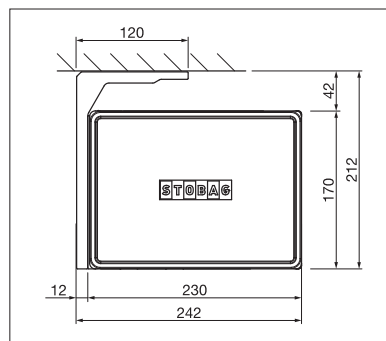

atriadesigns.ca
604-428-1818
sales@atriadesigns.ca

BALCONY & TERRACE
CUBIC BOX AWNING

www.stobag.com

reddot award 2017
winner

CAMABOX BX4000

Square design

Tilt joint

- Sealed box protects from the elements
- Modern, cubic design
- Various mounting options to the wall, below the ceiling or to the frames
- Variable bracket positioning
- Awning incline adjustable from 5° to 35°
- Integrated tilt joint

BX4000

 min. 7' 0"
max. 19' 8"

 min. 4' 11"
max. 9' 10"

Technical dimensions in millimetres (1 mm = 0.03937")

Wall installation

Top installation

COLORS

Discover the diverse options when selecting frame colors.