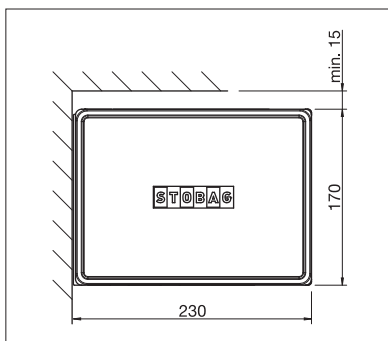

atriadesigns.ca
604-428-1818
sales@atriadesigns.ca

BALCONY & TERRACE
CUBIC BOX AWNING

www.stobag.com

reddot award 2017
winner

CAMABOX BX4000

Square design

Tilt joint

- Sealed box protects from the elements
- Modern, cubic design
- Various mounting options to the wall, below the ceiling or to the frames
- Variable bracket positioning
- Awning incline adjustable from 5° to 35°
- Integrated tilt joint

BX4000

 min. 7' 0"
max. 19' 8"

 min. 4' 11"
max. 9' 10"

Technical dimensions in millimetres (1 mm = 0.03937")

Wall installation

Top installation

COLORS

Discover the diverse options when selecting frame colors.