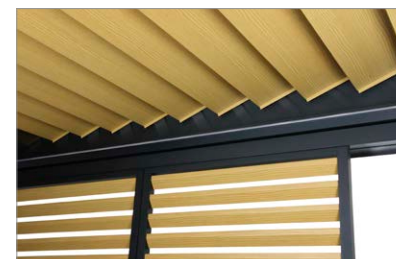

Natural oak