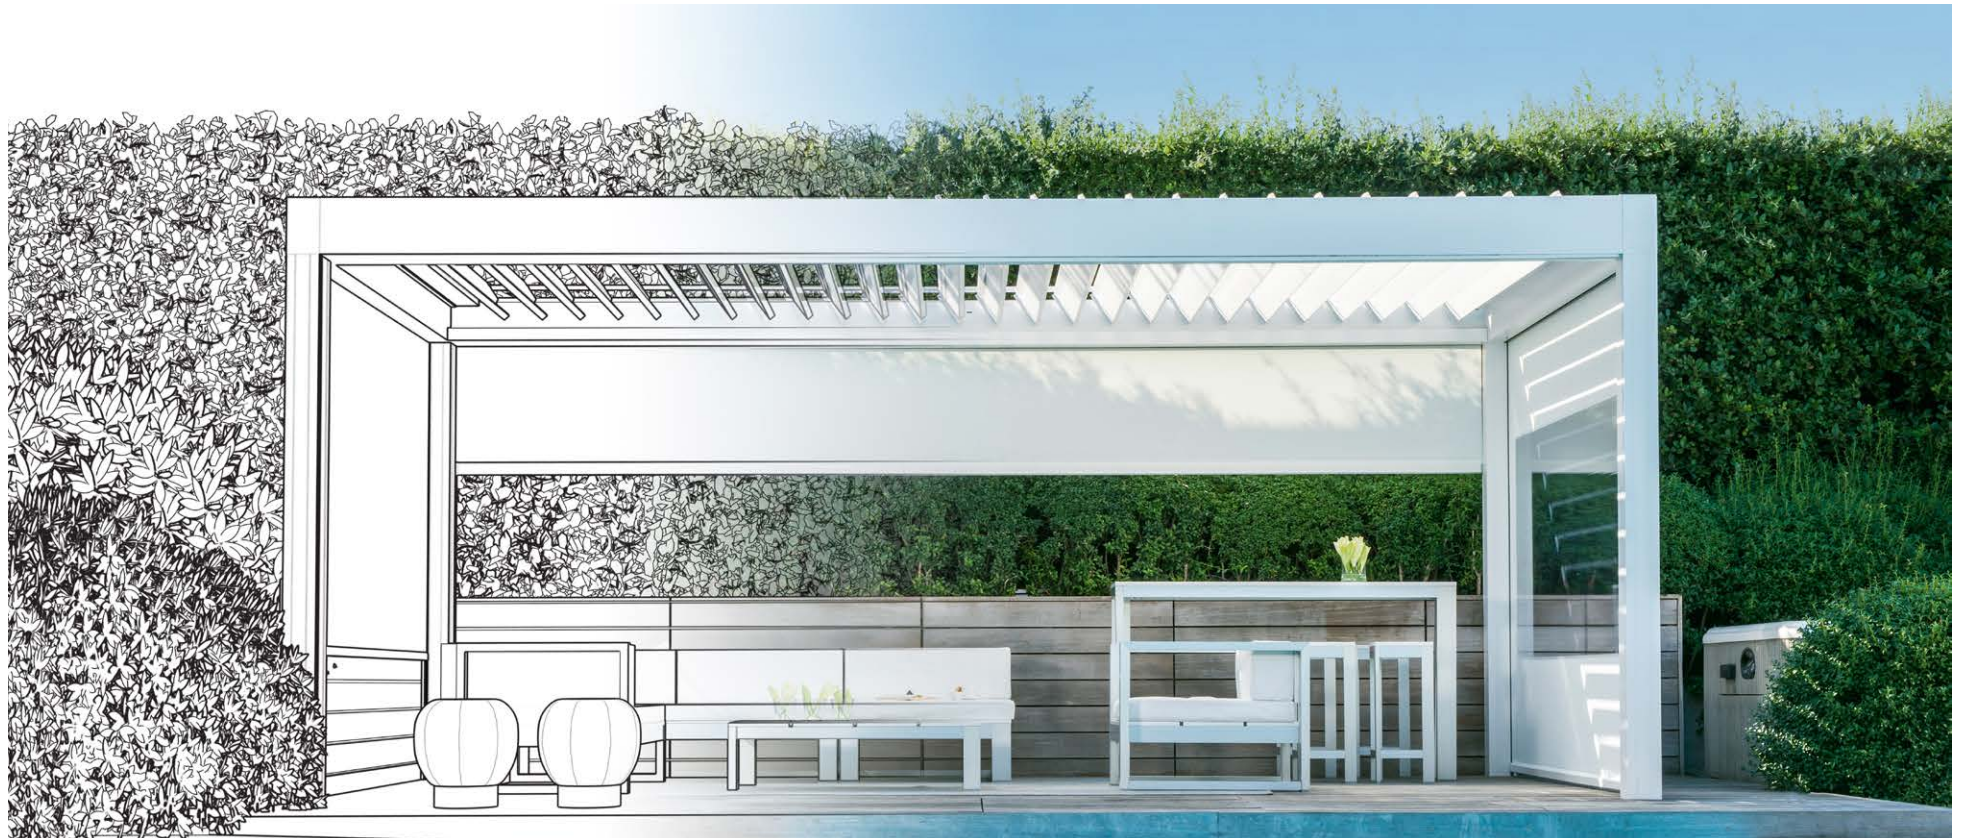

OUTDOOR COLOUR GUIDE

CONTENTS

General information	3
Colour and style advice	4
Textured coating	4
Bicolour	4
Outdoor Top 20	5
Wooddesign	6
Design styles	7
Renson standard colours	9
Applicability	9
Overview Renson standard colours	11