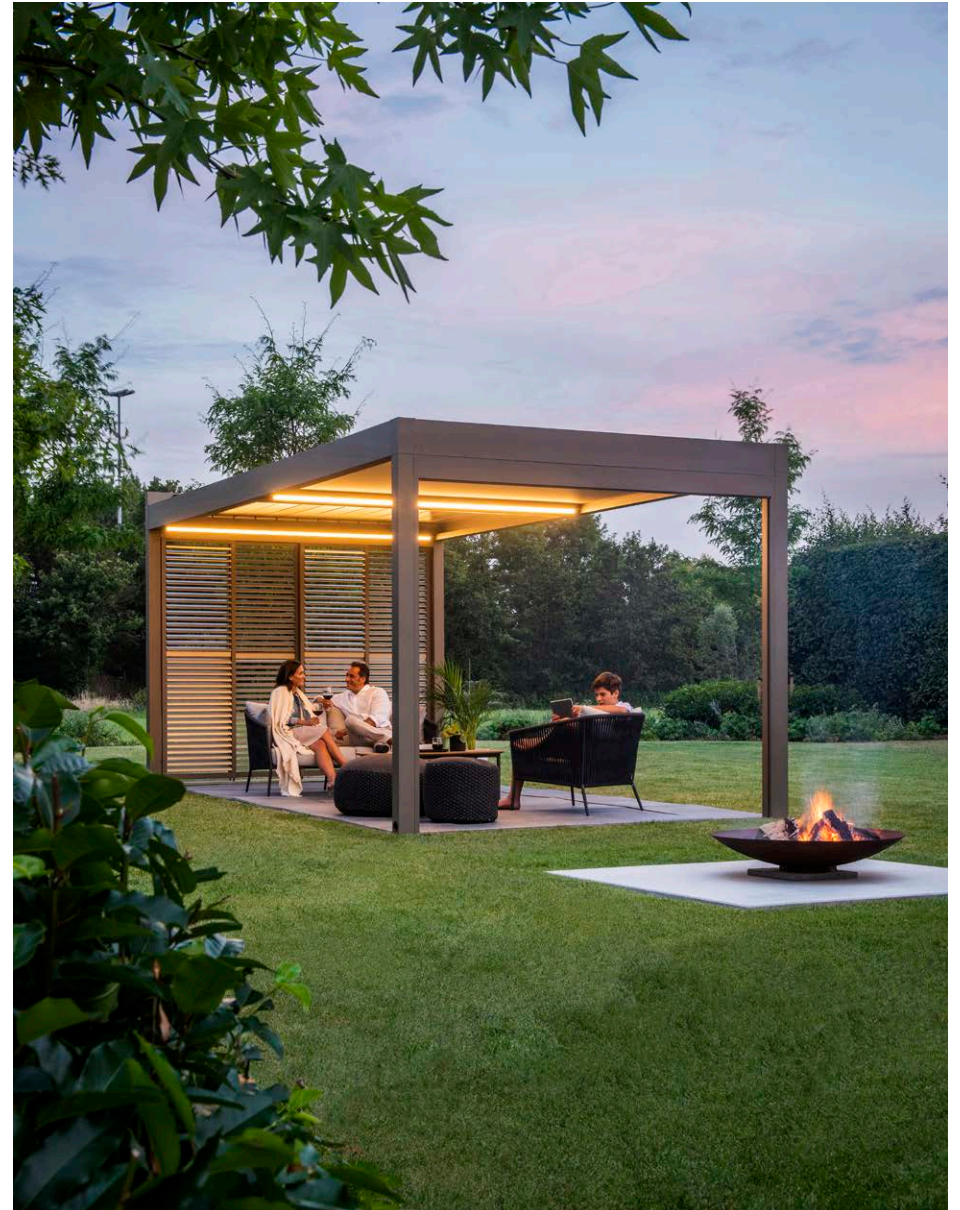

CONTENTS

General information	3
Colour and style advice	4
Textured coating	4
Bicolour	4
Outdoor Top 20	5
Wooddesign	6
Design styles	7
Renson standard colours	9
Applicability	9
Overview Renson standard colours	11